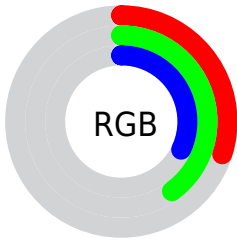

Distribution

- Red (30%)
- Green (40%)
- Blue (32%)