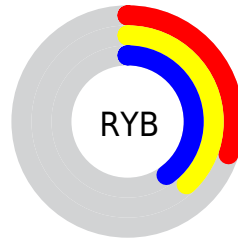

- Red (30%)
- Yellow (38%)
- Blue (40%)