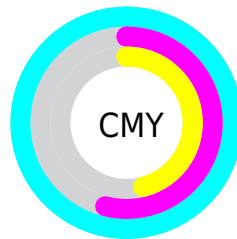

A 20% lighter version of the original color is **27.2584, 34.3049, 54.4751**, and **3.8896, 4.9608, 9.9851** is the 20% darker color. If you saturate the color by 10%, you get **11.0657, 14.7913, 26.3168**, and if you desaturate by 10%, it is **11.4826, 15.3603, 26.4047**.

# Distribution

- Red (0%)
- Green (46%)
- Blue (54%)

- Red (0%)
- Yellow (25%)
- Blue (54%)

- Cyan (100%)
- Magenta (14%)
- Yellow (0%)
- Black (46%)

- Cyan (100%)
- Magenta (54%)
- Yellow (46%)

# Brightness & Saturation Gradients

These gradients show how the XYZ color 11.0659, 14.7918, 26.3166 changes by changing the brightness by 10 percent. The first figure shows a shift by +10% for each color and the second figure -10%.