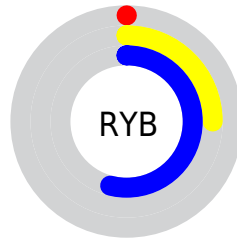

- Red (0%)
- Yellow (25%)
- Blue (54%)