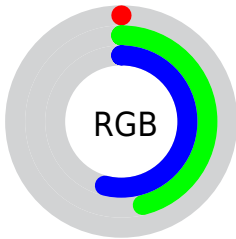

Distribution

- Red (0%)
- Green (46%)
- Blue (54%)