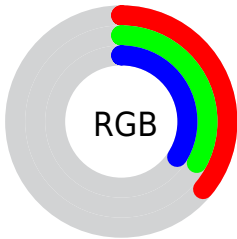

Distribution

Red (36%)

Green (33%)

Blue (34%)