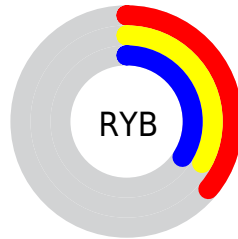

# Details

The XYZ color **9.2637, 9.2878, 10.1086** is a dark color, and the websafe version is hex **666666**. A complement of this color would be **9.3291, 10.2776, 11.1654**, and the grayscale version is **8.9777, 9.4453, 10.2859**.

A 20% lighter version of the original color is **24.1244, 24.5786, 26.7652**, and **2.2525, 2.1920, 2.4022** is the 20% darker color. If you saturate the color by 10%, you get **8.3313, 7.8466, 8.4916**, and if you desaturate by 10%, it is **10.3173, 10.9282, 11.8987**.

# Distribution

Red (36%)

Green (33%)

Blue (34%)

Red (36%)

Yellow (33%)

Blue (34%)

Cyan (0%)