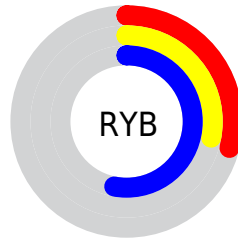

Details

The XYZ color **9.5090, 7.8288, 24.3025** is a dark color, and the websafe version is hex **333366**. A complement of this color would be **19.9654, 23.2271, 9.5621**, and the grayscale version is **7.4974, 7.8879, 8.5899**.

A 20% lighter version of the original color is **24.4682, 21.5106, 51.5775**, and **2.3876, 1.6891, 9.0043** is the 20% darker color. If you saturate the color by 10%, you get **7.8177, 5.7931, 23.9989**, and if you desaturate by 10%, it is **11.6138, 10.3667, 24.6816**.

Distribution

 Red (29%)

 Green (28%)

 Blue (53%)

 Red (29%)

 Yellow (28%)

 Blue (53%)

 Cyan (46%)