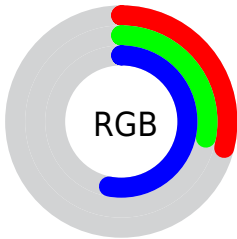

Distribution

Red (29%)

Green (28%)

Blue (53%)