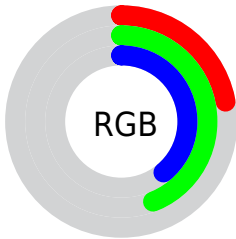

Distribution

- Red (22%)
- Green (44%)
- Blue (39%)