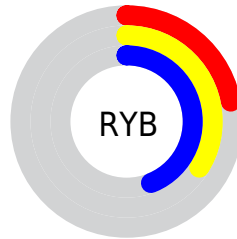

- Red (22%)
- Yellow (34%)
- Blue (44%)