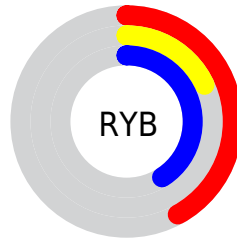

- Red (42%)
- Yellow (18%)
- Blue (41%)