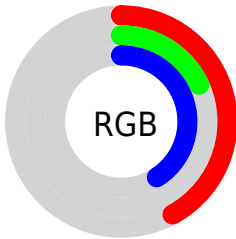

Distribution

- Red (42%)
- Green (18%)
- Blue (41%)