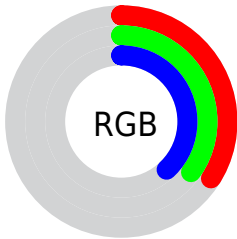

Distribution

- Red (34%)
- Green (35%)
- Blue (38%)