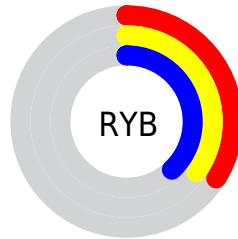

- Red (34%)
- Yellow (35%)
- Blue (38%)