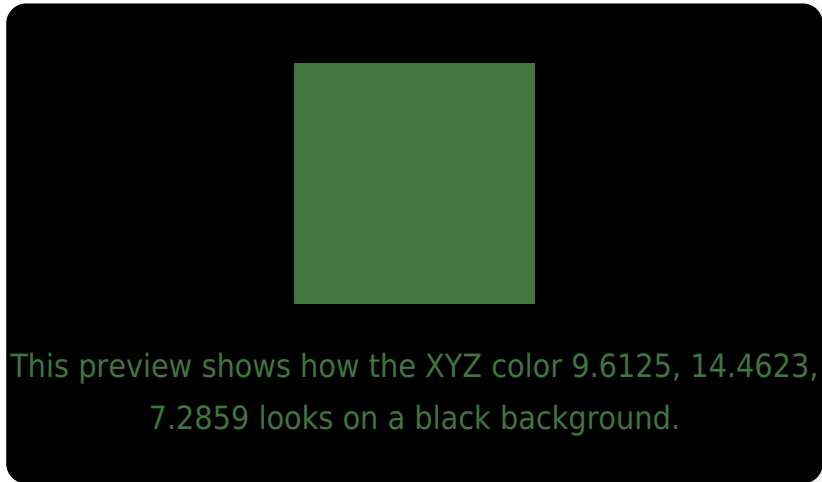

## White Background

This preview shows how the XYZ color 9.6125, 14.4623, 7.2859 looks on a white background.

# Black Background