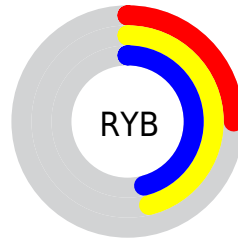

A 20% lighter version of the original color is **24.8026, 34.0537, 21.1854**, and **2.4060, 4.3849, 1.3814** is the 20% darker color. If you saturate the color by 10%, you get **8.6047, 13.9786, 5.6372**, and if you desaturate by 10%, it is **10.8557, 15.0599, 9.3192**.

# Distribution

Red (25%)

Green (46%)

Blue (25%)

Red (25%)

Yellow (46%)

Blue (46%)

Cyan (45%)