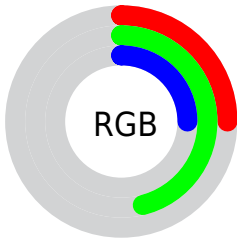

Distribution

Red (25%)

Green (46%)

Blue (25%)