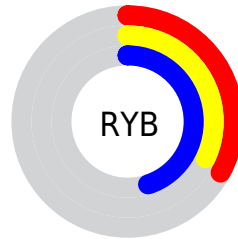

A 20% lighter version of the original color is **24.8308, 24.0541, 39.4106**, and **2.4443, 2.1286, 5.4363** is the 20% darker color. If you saturate the color by 10%, you get **8.0368, 7.0997, 16.8666**, and if you desaturate by 10%, it is **11.6741, 11.5306, 17.5301**.

# Distribution

 Red (33%)

 Green (32%)

 Blue (45%)

 Red (33%)

 Yellow (32%)

 Blue (45%)

 Cyan (26%)