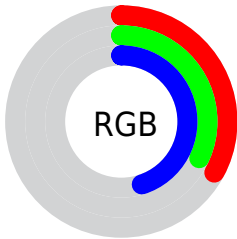

Distribution

Red (33%)

Green (32%)

Blue (45%)