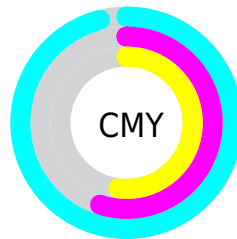

A 20% lighter version of the original color is **25.2202, 32.8942, 45.5774**, and **3.2432, 4.5087, 7.1779** is the 20% darker color. If you saturate the color by 10%, you get **9.7417, 13.7630, 20.8822**, and if you desaturate by 10%, it is **10.2705, 14.2852, 20.9551**.

# Distribution

- Red (4%)
- Green (45%)
- Blue (48%)

- Red (4%)
- Yellow (25%)
- Blue (48%)

- Cyan (91%)
- Magenta (6%)
- Yellow (0%)
- Black (52%)

- Cyan (96%)
- Magenta (55%)
- Yellow (52%)

# Brightness & Saturation Gradients

These gradients show how the XYZ color 9.9586, 13.9920, 20.9147 changes by changing the brightness by 10 percent. The first figure shows a shift by +10% for each color and the second figure -10%.