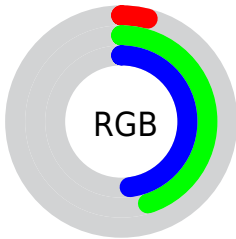

Distribution

- Red (4%)
- Green (45%)
- Blue (48%)