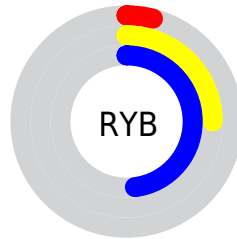

- Red (4%)
- Yellow (25%)
- Blue (48%)