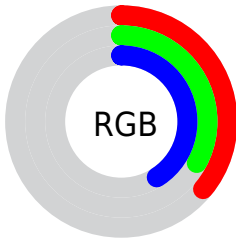

Distribution

Red (36%)

Green (33%)

Blue (41%)