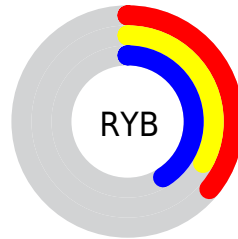

Details

The XYZ color **9.9574, 9.4306, 14.6601** is a dark color, and the websafe version is hex **666666**. A complement of this color would be **11.5431, 13.2694, 10.1370**, and the grayscale version is **9.2368, 9.7178, 10.5827**.

A 20% lighter version of the original color is **25.2365, 24.5655, 34.8640**, and **2.5390, 2.2496, 4.3034** is the 20% darker color. If you saturate the color by 10%, you get **8.5845, 7.6194, 14.3830**, and if you desaturate by 10%, it is **11.5113, 11.5162, 14.9809**.

Distribution

 Red (36%)

 Green (33%)

 Blue (41%)

 Red (36%)

 Yellow (33%)

 Blue (41%)

 Cyan (13%)