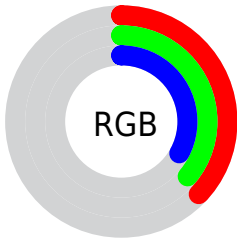

Distribution

- Red (37%)
- Green (36%)
- Blue (33%)