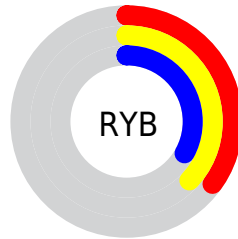

- Red (35%)
- Yellow (37%)
- Blue (33%)