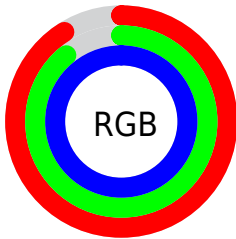

Distribution

- Red (91%)
- Green (89%)
- Blue (100%)