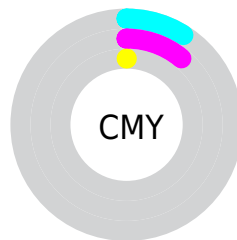

Details

The XYZ color **78.7978, 79.3140, 105.7638** is a light color, and the websafe version is hex **CCCCFF**. A complement of this color would be **89.0514, 97.3910, 86.7817**, and the grayscale version is **76.3898, 80.3680, 87.5207**.

A 20% lighter version of the original color is **95.0500, 100.0000, 108.9000**, and **42.8501, 42.8124, 59.4313** is the 20% darker color. If you saturate the color by 10%, you get **65.9339, 63.0861, 103.3095**, and if you desaturate by 10%, it is **93.5094, 98.0320, 108.6013**.

Distribution

- Red (91%)
- Green (89%)
- Blue (100%)

- Red (91%)
- Yellow (89%)
- Blue (100%)

- Cyan (9%)
- Magenta (11%)
- Yellow (0%)
- Black (0%)

- Cyan (9%)
- Magenta (11%)
- Yellow (0%)

Brightness & Saturation Gradients

These gradients show how the XYZ color 78.7978, 79.3140, 105.7638 changes by changing the brightness by 10 percent. The first figure shows a shift by +10% for each color and the second figure -10%.

Similar to the brightness gradients but the following saturation gradients show a change of the XYZ color 78.7978, 79.3140, 105.7638 by changing the saturation by 10% instead.