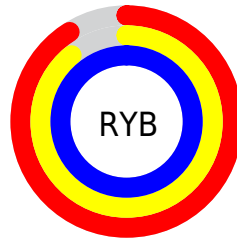

- Red (91%)
- Yellow (89%)
- Blue (100%)