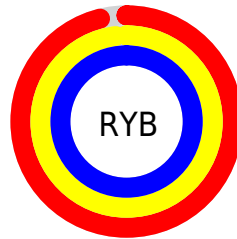

- Red (96%)
- Yellow (98%)
- Blue (100%)