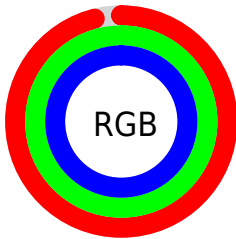

Distribution

- Red (96%)
- Green (99%)
- Blue (100%)