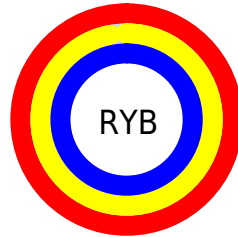

Details

The XYZ color 92.1701, 95.2975, 106.4649 is a light color, and the websafe version is hex FFFFFFFF. A complement of this color would be 91.2557, 97.6822, 103.6723, and the grayscale version is 91.1581, 95.9055, 104.4410.

A 20% lighter version of the original color is 95.0500, 100.0000, 108.9000, and 51.8394, 53.5551, 59.8295 is the 20% darker color. If you saturate the color by 10%, you get 84.2185, 80.4610, 100.5226, and if you desaturate by 10%, it is 94.6837, 99.8111, 108.8829.

Distribution

Red (100%)

Green (97%)

Blue (99%)

Red (100%)

Yellow (97%)

Blue (99%)

Cyan (0%)