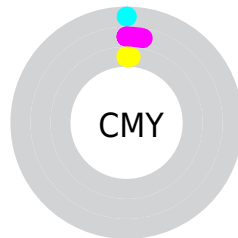

A 20% lighter version of the original color is 95.0500, 100.0000, 108.9000, and 51.8394, 53.5551, 59.8295 is the 20% darker color. If you saturate the color by 10%, you get 84.2185, 80.4610, 100.5226, and if you desaturate by 10%, it is 94.6837, 99.8111, 108.8829.

Distribution

Red (100%)

Green (97%)

Blue (99%)

Red (100%)

Yellow (97%)

Blue (99%)

Cyan (0%)

Magenta (2%)

Yellow (0%)

Black (0%)

Cyan (0%)

Magenta (3%)

Yellow (1%)

Brightness & Saturation Gradients

These gradients show how the XYZ color 92.1701, 95.2975, 106.4649 changes by changing the brightness by 10 percent. The first figure shows a shift by +10% for each color and the second figure -10%.