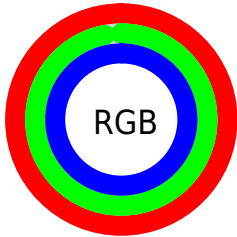

Distribution

Red (100%)

Green (97%)

Blue (99%)