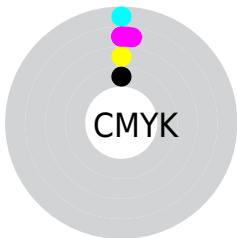

Details

The XYZ color 92.1701, 95.2975, 106.4649 is a light color, and the websafe version is hex FFFFFFFF. A complement of this color would be 91.2557, 97.6822, 103.6723, and the grayscale version is 91.1581, 95.9055, 104.4410.

A 20% lighter version of the original color is 95.0500, 100.0000, 108.9000, and 51.8394, 53.5551, 59.8295 is the 20% darker color. If you saturate the color by 10%, you get 84.2185, 80.4610, 100.5226, and if you desaturate by 10%, it is 94.6837, 99.8111, 108.8829.

Distribution

Red (100%)

Green (97%)

Blue (99%)

Red (100%)

Yellow (97%)

Blue (99%)

Cyan (0%)

Magenta (2%)

Yellow (0%)

Black (0%)

Cyan (0%)

Magenta (3%)

Yellow (1%)

Brightness & Saturation Gradients

These gradients show how the XYZ color 92.1701, 95.2975, 106.4649 changes by changing the brightness by 10 percent. The first figure shows a shift by +10% for each color and the second figure -10%.