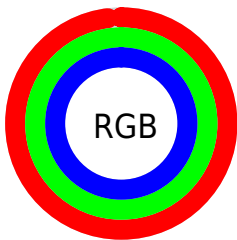

Distribution

- Red (98%)
- Green (100%)
- Blue (100%)