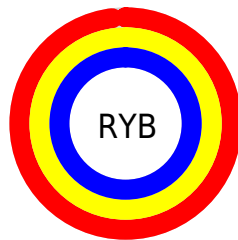

- Red (98%)
- Yellow (99%)
- Blue (100%)