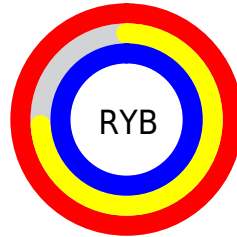

- Red (100%)
- Yellow (74%)
- Blue (100%)