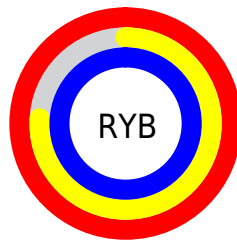

- Red (100%)
- Yellow (76%)
- Blue (100%)