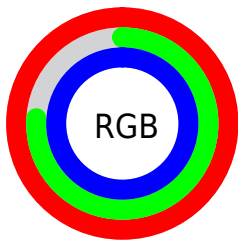

Distribution

- Red (100%)
- Green (76%)
- Blue (100%)