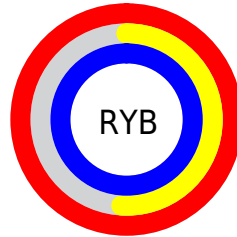

- Red (100%)
- Yellow (51%)
- Blue (100%)