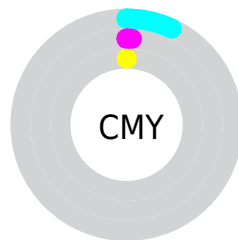

Details

The XYZ color **87.7674, 95.3034, 108.3773** is a light color, and the websafe version is hex FFFFFFFF. A complement of this color would be **86.9542, 88.4634, 91.8508**, and the grayscale version is **89.3234, 93.9752, 102.3390**.

A 20% lighter version of the original color is **95.0500, 100.0000, 108.9000**, and **48.7554, 53.2604, 61.1367** is the 20% darker color. If you saturate the color by 10%, you get **79.0593, 89.5710, 107.7298**, and if you desaturate by 10%, it is **95.0500, 100.0000, 108.9000**.

Distribution

- Red (93%)
- Green (99%)
- Blue (100%)

- Red (93%)
- Yellow (96%)
- Blue (100%)

- Cyan (7%)
- Magenta (1%)
- Yellow (0%)
- Black (0%)

- Cyan (7%)
- Magenta (1%)
- Yellow (0%)

Brightness & Saturation Gradients

These gradients show how the XYZ color 87.7674, 95.3034, 108.3773 changes by changing the brightness by 10 percent. The first figure shows a shift by +10% for each color and the second figure -10%.

Similar to the brightness gradients but the following saturation gradients show a change of the XYZ color 87.7674, 95.3034, 108.3773 by changing the saturation by 10% instead.