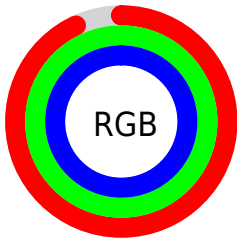

Distribution

- Red (93%)
- Green (99%)
- Blue (100%)