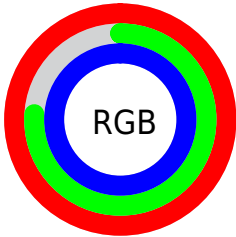

Distribution

- Red (100%)
- Green (76%)
- Blue (100%)