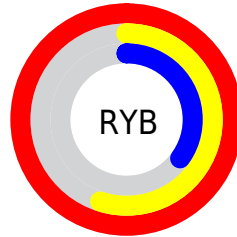

- Red (100%)
- Yellow (55%)
- Blue (35%)