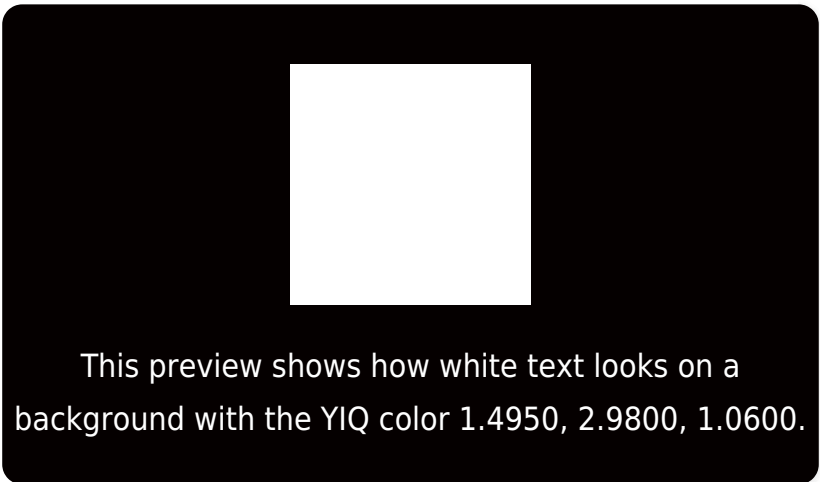

YIQ 1.4950, 2.9800, 1.0600

Background

This preview shows how white text looks on a background with the YIQ color 1.4950, 2.9800, 1.0600.