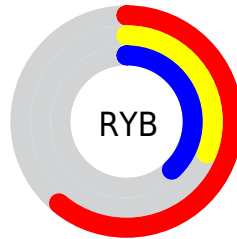

- Red (61%)
- Yellow (31%)
- Blue (38%)