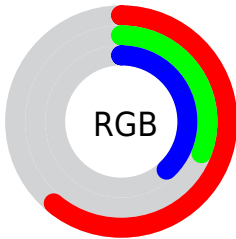

Distribution

- Red (61%)
- Green (31%)
- Blue (38%)