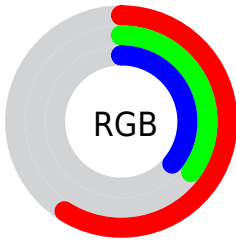

Distribution

Red (59%)

Green (35%)

Blue (36%)