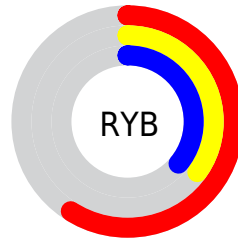

A 20% lighter version of the original color is **159.4890, 38.6480, 15.4480**, and **58.4280, 31.4500, 13.7380** is the 20% darker color. If you saturate the color by 10%, you get **96.7070, 43.9660, 18.1900**, and if you desaturate by 10%, it is **117.5090, 26.7280, 11.2080**.

Distribution

Red (59%)

Green (35%)

Blue (36%)

Red (59%)

Yellow (35%)

Blue (36%)

Cyan (0%)