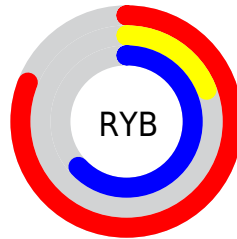

- Red (81%)
- Yellow (19%)
- Blue (63%)