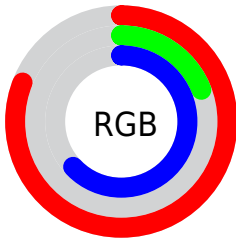

Distribution

- Red (81%)
- Green (19%)
- Blue (63%)