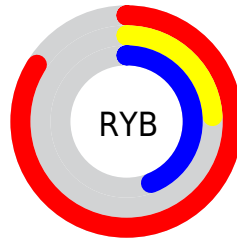

A 20% lighter version of the original color is **165.4950, 66.0150, 42.6150**, and **53.8690, 71.1940, 53.3860** is the 20% darker color. If you saturate the color by 10%, you get **99.0510, 85.3610, 55.4490**, and if you desaturate by 10%, it is **127.4840, 64.5480, 41.6680**.

Distribution

Red (84%)

Green (24%)

Blue (44%)

Red (84%)

Yellow (24%)

Blue (44%)

Cyan (0%)