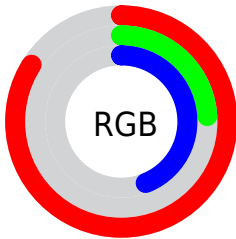

Distribution

Red (84%)

Green (24%)

Blue (44%)