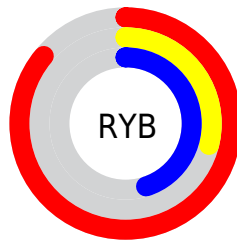

A 20% lighter version of the original color is **172.2940, 62.0270, 37.7950**, and **55.2930, 72.9360, 54.8560** is the 20% darker color. If you saturate the color by 10%, you get **107.9920, 83.8490, 49.8090**, and if you desaturate by 10%, it is **137.4680, 61.4770, 36.7490**.

Distribution

Red (86%)

Green (29%)

Blue (45%)

Red (86%)

Yellow (29%)

Blue (45%)

Cyan (0%)