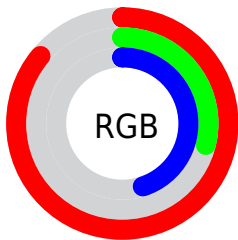

Distribution

Red (86%)

Green (29%)

Blue (45%)