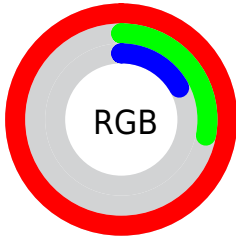

Distribution

- Red (100%)
- Green (28%)
- Blue (17%)