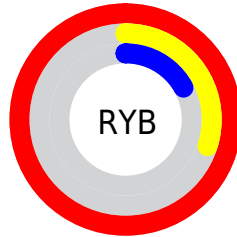

- Red (100%)
- Yellow (30%)
- Blue (17%)