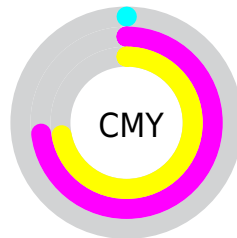

A 20% lighter version of the original color is **166.3490, 77.3890, 23.7010**, and **59.5890, 103.9770, 48.4650** is the 20% darker color. If you saturate the color by 10%, you get **107.7190, 123.9220, 44.9300**, and if you desaturate by 10%, it is **142.7690, 94.1220, 34.3300**.

Distribution

- Red (100%)
- Green (27%)
- Blue (28%)

- Red (100%)
- Yellow (27%)
- Blue (28%)

- Cyan (0%)
- Magenta (72%)
- Yellow (72%)
- Black (0%)

- Cyan (0%)
- Magenta (73%)
- Yellow (72%)

Brightness & Saturation Gradients

These gradients show how the YIQ color 125.2440, 109.0220, 39.6300 changes by changing the brightness by 10 percent. The first figure shows a shift by +10% for each color and the second figure -10%.

Similar to the brightness gradients but the following saturation gradients show a change of the YIQ color 125.2440, 109.0220, 39.6300 by changing the saturation by 10% instead.