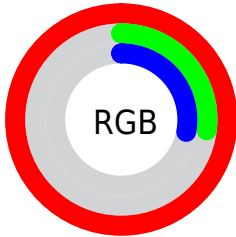

Distribution

- Red (100%)
- Green (27%)
- Blue (28%)