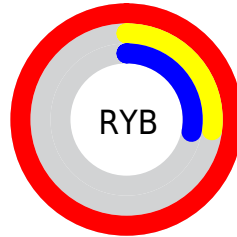

- Red (100%)
- Yellow (27%)
- Blue (28%)