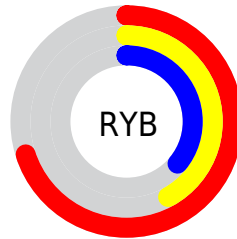

- Red (70%)
- Yellow (42%)
- Blue (36%)