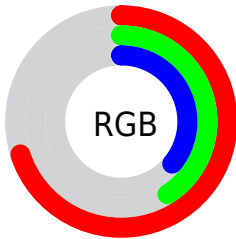

Distribution

- Red (70%)
- Green (41%)
- Blue (36%)