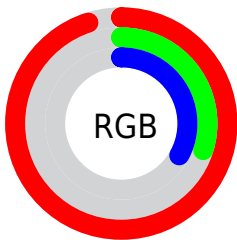

Distribution

- Red (95%)
- Green (30%)
- Blue (33%)