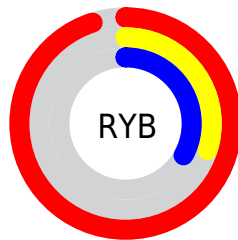

- Red (95%)
- Yellow (30%)
- Blue (33%)