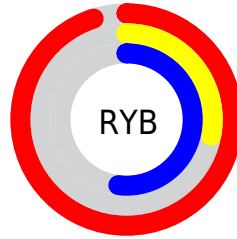

- Red (95%)
- Yellow (28%)
- Blue (52%)