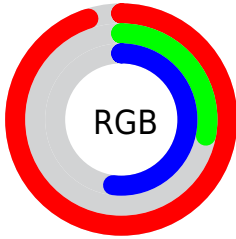

Distribution

- Red (95%)
- Green (28%)
- Blue (52%)