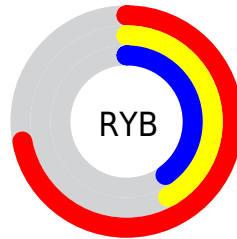

A 20% lighter version of the original color is **183.2470, 51.0730, 16.0410**, and **78.7020, 42.3620, 14.2180** is the 20% darker color. If you saturate the color by 10%, you get **116.9490, 57.9040, 18.8960**, and if you desaturate by 10%, it is **141.5980, 36.7230, 11.7870**.

# Distribution

Red (72%)

Green (42%)

Blue (40%)

Red (72%)

Yellow (42%)

Blue (40%)

Cyan (0%)