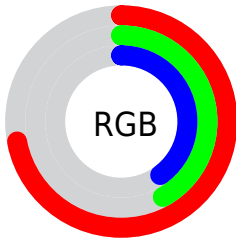

Distribution

Red (72%)

Green (42%)

Blue (40%)