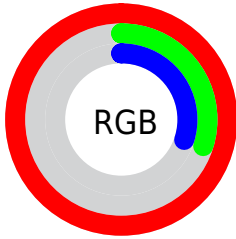

Distribution

Red (100%)

Green (30%)

Blue (30%)