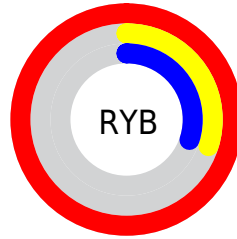

Details

The YIQ color **129.6350, 106.3630, 38.2590** is a dark color, and the websafe version is hex **FF3333**. The color can be described as dark washed red. A complement of this color would be **201.3650, -106.3630, -38.2590**, and the grayscale version is **130.0000, -0.0000, -0.0000**.

A 20% lighter version of the original color is **169.8540, 74.4090, 22.6410**, and **60.4580, 102.9680, 50.2320** is the 20% darker color. If you saturate the color by 10%, you get **111.5230, 121.5380, 44.0820**, and if you desaturate by 10%, it is **147.1600, 91.4630, 32.9590**.

Distribution

Red (100%)

Green (30%)

Blue (30%)

Red (100%)

Yellow (30%)

Blue (30%)

Cyan (0%)