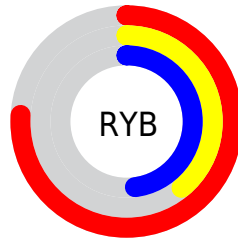

A 20% lighter version of the original color is **184.8210, 52.8130, 28.5650**, and **77.5750, 44.6980, 26.9540** is the 20% darker color. If you saturate the color by 10%, you get **117.3920, 58.6350, 33.1870**, and if you desaturate by 10%, it is **143.0040, 38.8760, 22.3320**.

Distribution

Red (76%)

Green (39%)

Blue (48%)

Red (76%)

Yellow (39%)

Blue (48%)

Cyan (0%)