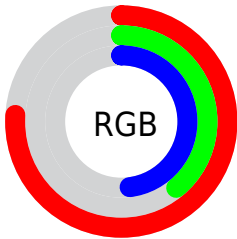

Distribution

Red (76%)

Green (39%)

Blue (48%)