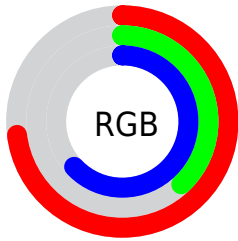

Distribution

Red (73%)

Green (38%)

Blue (63%)