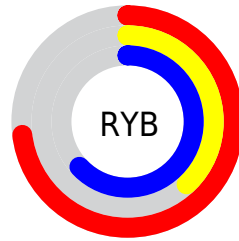

Details

The YIQ color **130.7930, 32.8210, 38.4610** is a light color, and the websafe version is hex **CC6699**. A complement of this color would be **152.2070, -32.8210, -38.4610**, and the grayscale version is **131.0000, -0.0000, -0.0000**.

A 20% lighter version of the original color is **185.5160, 35.1590, 40.1430**, and **77.8960, 31.0330, 37.8250** is the 20% darker color. If you saturate the color by 10%, you get **119.0700, 39.6510, 46.8430**, and if you desaturate by 10%, it is **142.5160, 25.9910, 30.0790**.

Distribution

Red (73%)

Green (38%)

Blue (63%)

Red (73%)

Yellow (38%)

Blue (63%)

Cyan (0%)