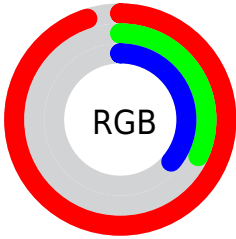

Distribution

- Red (95%)
- Green (32%)
- Blue (36%)