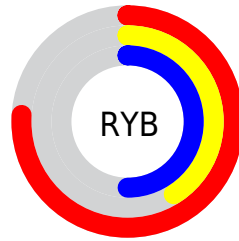

A 20% lighter version of the original color is **188.6140, 48.9620, 26.7700**, and **81.5530, 41.7640, 25.0600** is the 20% darker color. If you saturate the color by 10%, you get **121.0710, 55.1050, 31.0810**, and if you desaturate by 10%, it is **146.6830, 35.3460, 20.2260**.

Distribution

Red (76%)

Green (41%)

Blue (50%)

Red (76%)

Yellow (41%)

Blue (50%)

Cyan (0%)