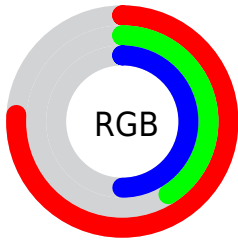

Distribution

Red (76%)

Green (41%)

Blue (50%)