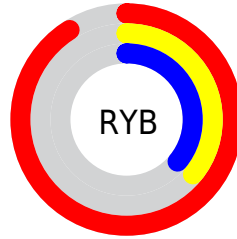

- Red (91%)
- Yellow (36%)
- Blue (36%)