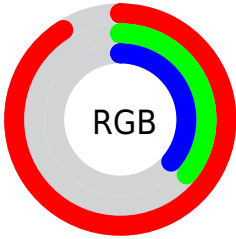

Distribution

- Red (91%)
- Green (36%)
- Blue (36%)