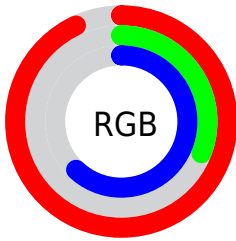

Distribution

Red (93%)

Green (31%)

Blue (62%)