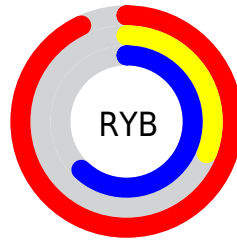

A 20% lighter version of the original color is **180.9460, 45.9320, 48.6520**, and **65.4200, 71.7410, 71.0130** is the 20% darker color. If you saturate the color by 10%, you get **120.0910, 79.8570, 67.0970**, and if you desaturate by 10%, it is **151.0030, 58.9530, 49.4570**.

Distribution

Red (93%)

Green (31%)

Blue (62%)

Red (93%)

Yellow (31%)

Blue (62%)

Cyan (0%)