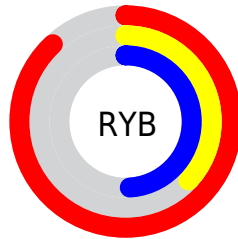

- Red (88%)
- Yellow (37%)
- Blue (49%)