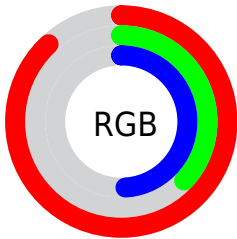

Distribution

- Red (88%)
- Green (37%)
- Blue (49%)