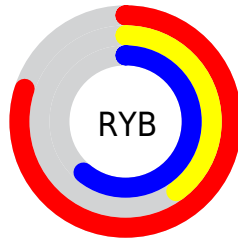

- Red (80%)
- Yellow (40%)
- Blue (61%)