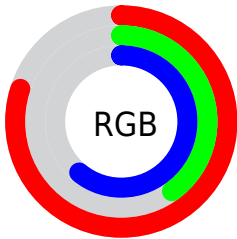

Distribution

- Red (80%)
- Green (40%)
- Blue (61%)