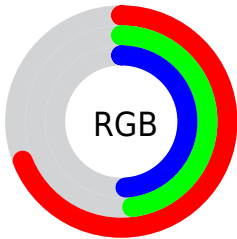

Distribution

Red (69%)

Green (48%)

Blue (49%)