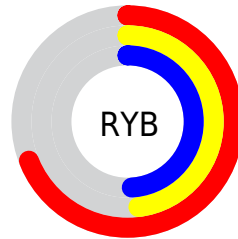

A 20% lighter version of the original color is **192.9720, 32.7340, 12.4940**, and **88.2810, 27.3700, 10.5860** is the 20% darker color. If you saturate the color by 10%, you get **126.2720, 40.7570, 15.7730**, and if you desaturate by 10%, it is **150.6930, 20.2180, 8.0420**.

Distribution

Red (69%)

Green (48%)

Blue (49%)

Red (69%)

Yellow (48%)

Blue (49%)

Cyan (0%)