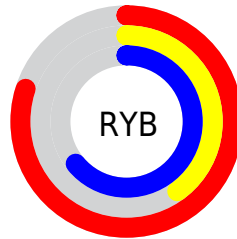

- Red (80%)
- Yellow (40%)
- Blue (64%)