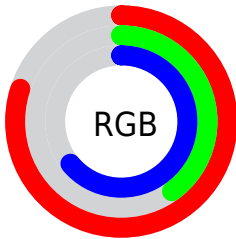

Distribution

- Red (80%)
- Green (40%)
- Blue (64%)