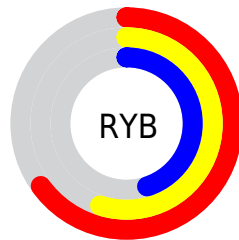

- Red (65%)
- Yellow (55%)
- Blue (45%)