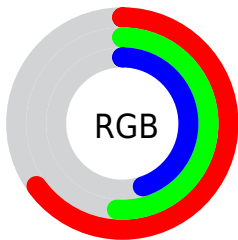

Distribution

- Red (65%)
- Green (51%)
- Blue (45%)