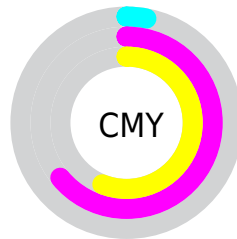

A 20% lighter version of the original color is **182.5180, 58.0400, 27.4480**, and **79.1610, 81.6950, 44.7910** is the 20% darker color. If you saturate the color by 10%, you get **123.6700, 99.2550, 45.9350**, and if you desaturate by 10%, it is **157.8080, 72.0230, 32.8470**.

Distribution

- Red (97%)
- Green (36%)
- Blue (44%)

- Red (97%)
- Yellow (36%)
- Blue (44%)

- Cyan (0%)
- Magenta (63%)
- Yellow (54%)
- Black (3%)

- Cyan (3%)
- Magenta (64%)
- Yellow (56%)

Brightness & Saturation Gradients

These gradients show how the YIQ color 140.7390, 85.6390, 39.3910 changes by changing the brightness by 10 percent. The first figure shows a shift by +10% for each color and the second figure -10%.

Similar to the brightness gradients but the following saturation gradients show a change of the YIQ color 140.7390, 85.6390, 39.3910 by changing the saturation by 10% instead.