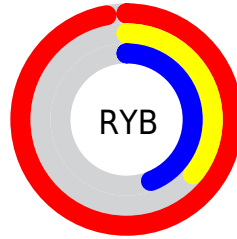

- Red (97%)
- Yellow (36%)
- Blue (44%)