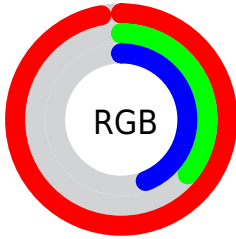

Distribution

- Red (97%)
- Green (36%)
- Blue (44%)