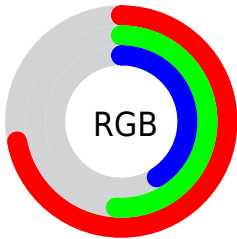

Distribution

- Red (72%)
- Green (51%)
- Blue (41%)