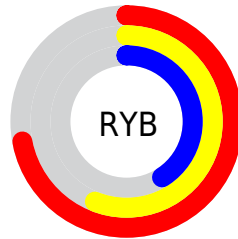

- Red (72%)
- Yellow (56%)
- Blue (41%)