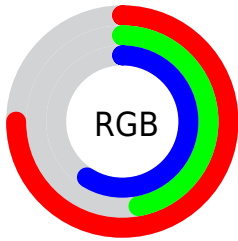

Distribution

Red (75%)

Green (47%)

Blue (59%)