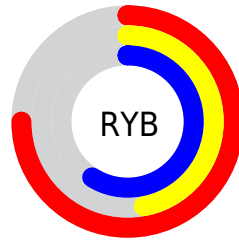

A 20% lighter version of the original color is **198.4860, 34.7030, 26.3750**, and **92.2680, 29.3850, 23.6330** is the 20% darker color. If you saturate the color by 10%, you get **131.5840, 40.4790, 31.8310**, and if you desaturate by 10%, it is **156.1700, 23.6090, 18.1770**.

Distribution

Red (75%)

Green (47%)

Blue (59%)

Red (75%)

Yellow (47%)

Blue (59%)

Cyan (0%)