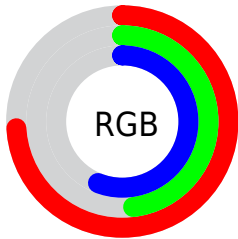

Distribution

Red (74%)

Green (48%)

Blue (56%)