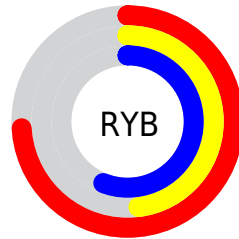

A 20% lighter version of the original color is **198.3240, 34.9790, 21.3710**, and **92.5190, 29.9360, 19.1520** is the 20% darker color. If you saturate the color by 10%, you get **131.3790, 42.3140, 26.1060**, and if you desaturate by 10%, it is **156.6490, 23.5180, 14.3180**.

Distribution

Red (74%)

Green (48%)

Blue (56%)

Red (74%)

Yellow (48%)

Blue (56%)

Cyan (0%)