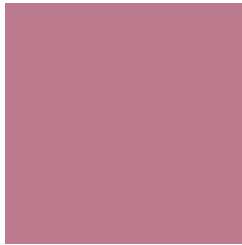

This preview shows how the YIQ color 144.0140, 32.9160, 20.2120 looks on a white background.

Color Contrast Check

Large Text (above 18pt) WCAG AA ✓ Pass

Any Text WCAG AA × Fail

Large Text (above 18pt) WCAG AAA × Fail